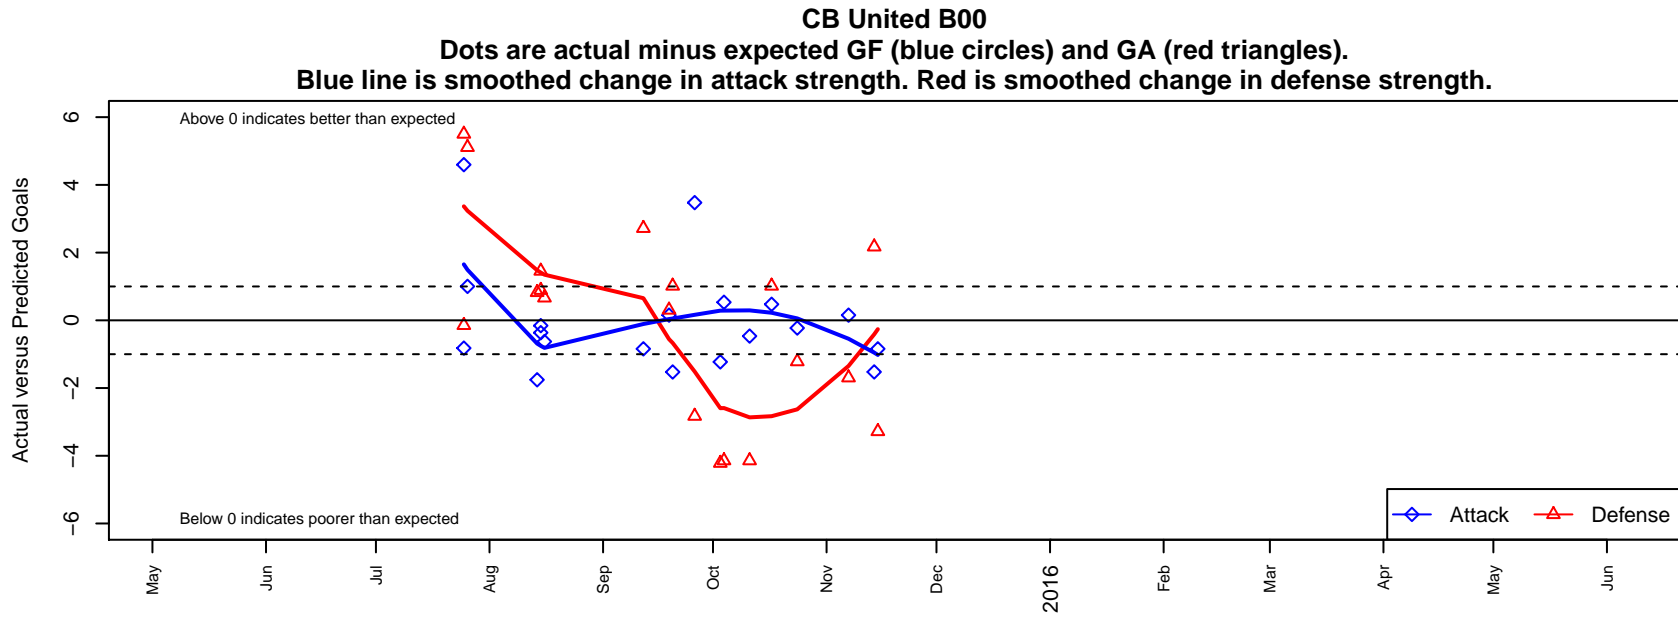

CB United B00

Columbia Basin United FC
Moses Lake, WA
B00 total strength=1086
attack=4.82 defense=1.5
fall league = PSPL Classic 1 U15

alt names used:
CB UNITED FC CB UNITED B2000 (WA)
CB United B2000
CB United 2000

Venues played:
2015 Sounders FC Cup BU15
2015 Les Schwab NW Cup U15
2015 PSPL Classic 1 U15